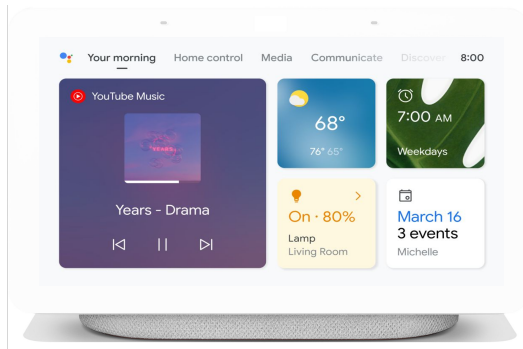

Display Update

Nest Hub (Gen 2): Improvements across the board

Improved sound quality

With an enhanced speaker, Nest Hub (2nd gen) delivers 50% stronger bass than the original Nest Hub.

Better Assistant

With Nest Hub (2nd gen), Google learns your most common commands and responds faster over time.

And with an additional mic, it hears you better than ever.

Refreshed ID

Nest Hub (2nd gen) has a floating glass display with no visible housing plastic on the front for an improved photos experience.

Additionally, it's designed with the environment in mind with an enclosure made from 54 percent recycled plastic.

Key Selling Points and Positioning

The center of your helpful home with everything you need to stay entertained, control your home, and wake up refreshed - in one place.

**Enjoy music, video,
and more - effortlessly**

Your connected
home simplified

Refined industrial design

Our new design has an edgeless glass construction making images on screen look even more beautiful and the device easier to clean

The white border frames your photos just like a piece of artwork