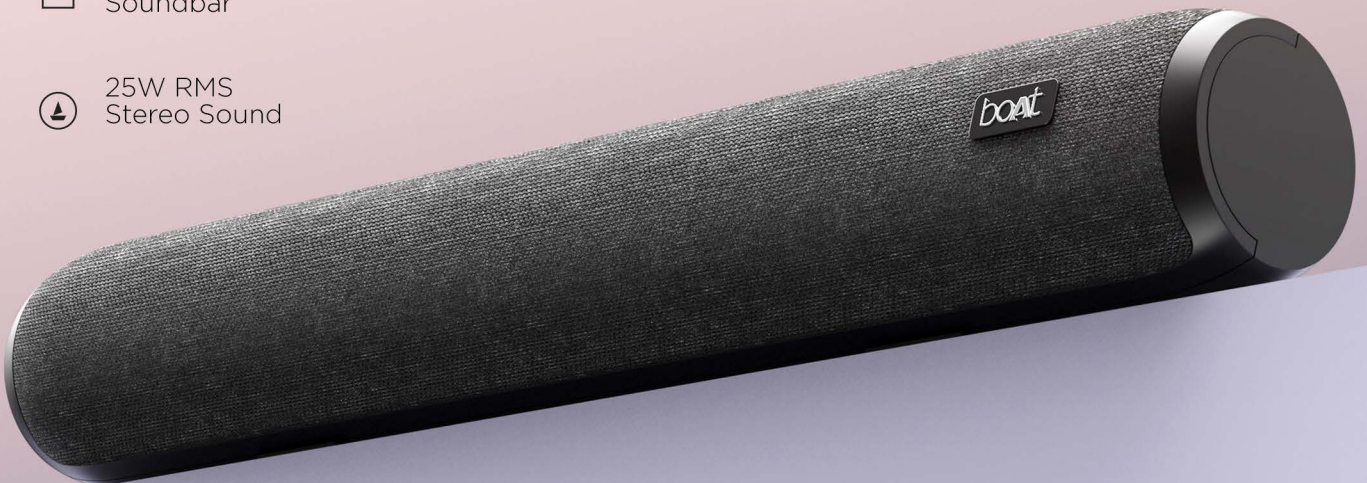

Aavante Bar 908

₹ 5,990

2.0 Channel
Soundbar

Master Remote
Controller

Sleek Finish

Multiple
Connectivity