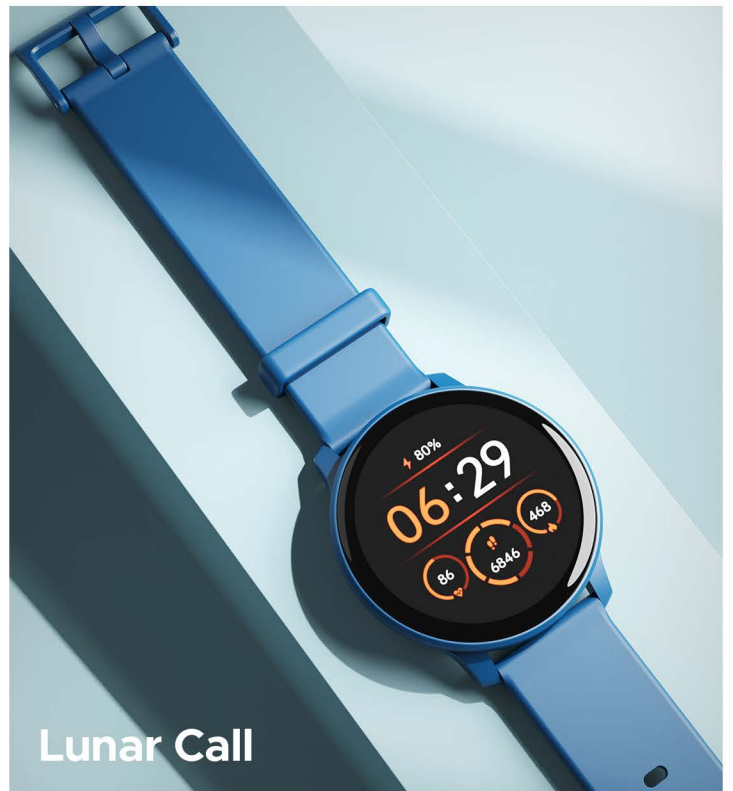

₹ 8,499

100+ Sports Mode

AI Voice Assistant

2.0" HD Display

Cloud & Custom Watch Faces

Wave Connect Plus

₹ 7,999

Multiple-Sports Modes

1.83" HD Display

Bilingual: Hindi & English

Cloud & Custom Watch Faces

BT Calling

Lunar Call

₹ 7,999

AI Noise Cancellation

1.3" HD Display