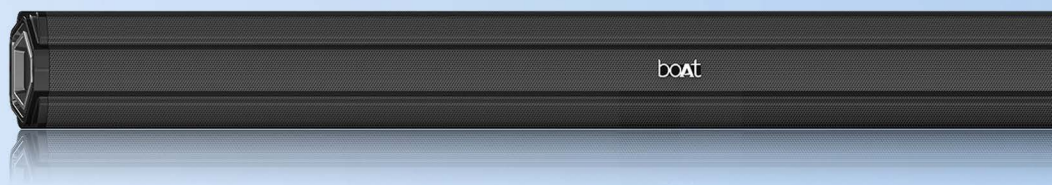

 Dolby Audio Cinematic Sound

 Master Remote Control

Aavante Bar 1500

₹ 16,990

 Remote Control

2.1 Channel with
Wired Subwoofer

 Bass & Treble
Control

160W RMS boAt
Signature Sound