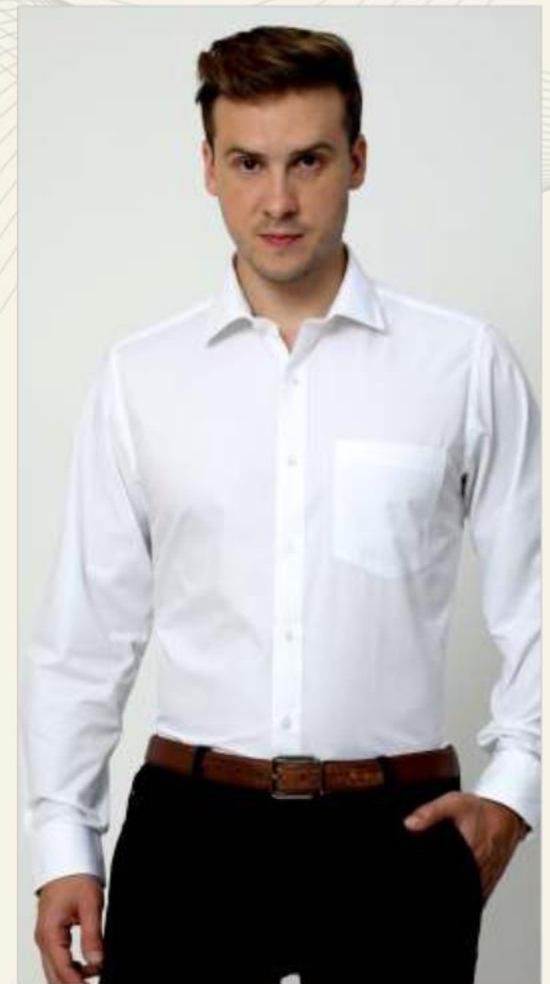

Color : Best White

Material : 100% Cotton

MRP : 2599 & 2699