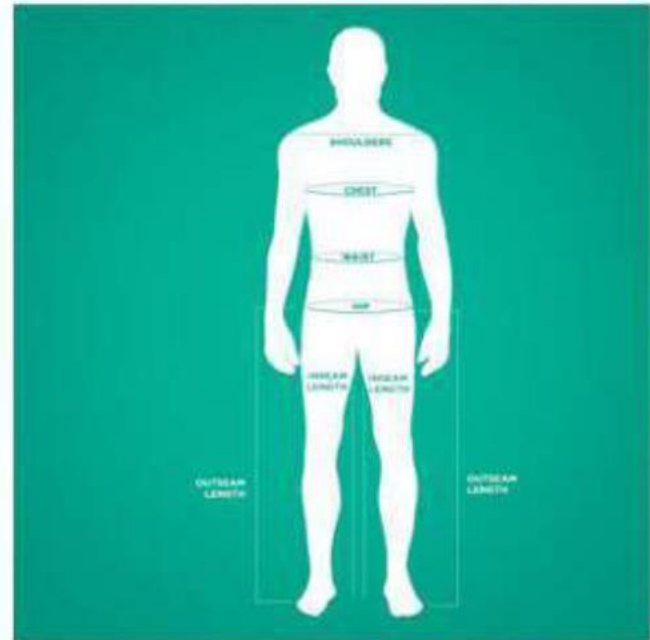

MRP : 1699

Color : CVC White

Material : 67% Polyester 33% Cotton

MRP : 1699

VAN HEUSEN

MENS SHIRT SIZE CHAR

Centimeters Inches

Size	Half Chest	Shoulder	Full Sleeve	Half Sleeve	Center Back	Front Length
37	20.5	17.3	24.6	9.4	29.1	28.0
38	21.3	17.7	24.8	9.6	29.5	28.3
39	22.0	18.1	24.8	9.6	29.9	28.7
40	22.8	18.5	25.0	9.8	30.3	29.1
42	24.0	19.3	25.4	10.2	30.9	29.7
44	25.2	20.5	25.8	10.8	31.5	30.3

All measurements are in inches and have a tolerance of +/- 0.5 inches

VAN HEUSEN

WOMENS SHIRT SIZE CHAR

T

#	Product	POM	XS	S	M	L	XL	XXL	XXXL
6	Shirt	Shoulder	13 3/4	14 1/2	15 1/4	16	16 3/4	17 1/2	18 1/4
7	Shirt	Bust	34	35 1/2	37 1/2	39 1/2	41 7/8	44 1/4	46 5/8
8	Shirt	Waist	31 1/2	33	35	37	39 3/8	41 3/4	44 1/8
9	Shirt	Hip	36 1/4	37 3/4	39 3/4	41 3/4	44 1/8	46 1/2	48 7/8
10	Shirt	Front Length	24 1/2	25	25 1/2	26	26 1/2	27	27 1/2