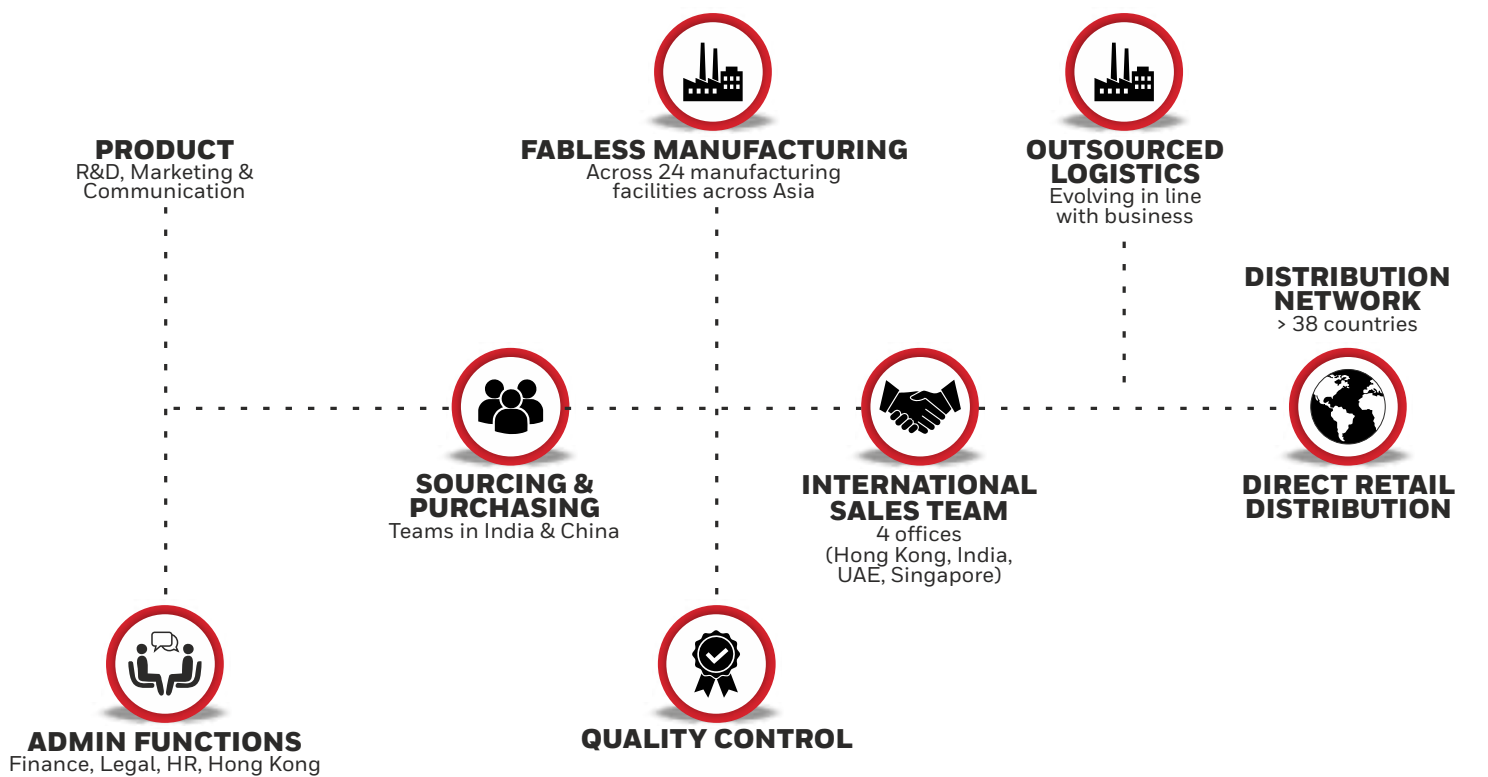

We are committed to excellence at every step of the product development process and extending that further into our go to market strategy. Coupled with world class execution and a pervasive omni channel network, we deliver a seamless and scalable business model that benefits all stakeholders in the eco-system.

Secure Connection is a Honeywell authorized licensee for Honeywell International Inc. Under this trademark license we manufacture Honeywell branded 'Electronic Essentials' range of products across multiple categories, covering over 83 countries across South Asia, South East Asia, Middle East Asia & Africa.

- Headquarters (Hong Kong)
- South Asia
- South East Asia
- Middle East Asia
- Africa

THE VALUE CHAIN

TECHNOLOGY'S IMPACT ON PEOPLE'S LIVES

Our lives are shaped by our relationships with people, the ideas and information we discover, and by our ability to pursue the experiences we love.