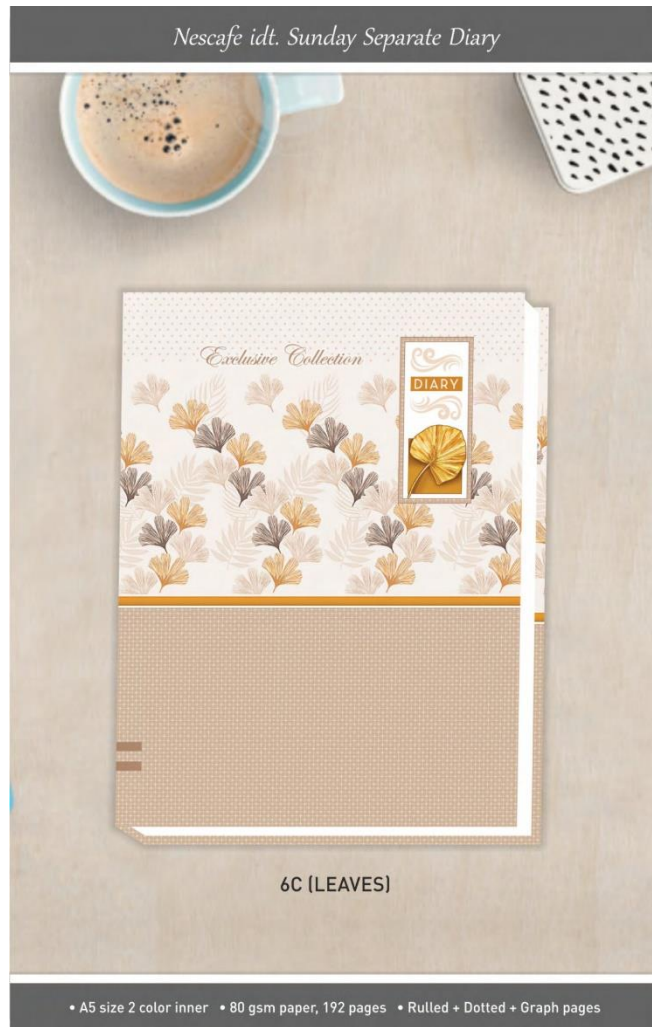

4D

• B5 size • 70 gsm Natural Shade paper, 1 date a page in 2 color • Saturday/Sunday Clubbed • Month cut

Rs. 410+GST

Rs. 325+GST

Rs. 450+GST

Rs. 350+GST

Rs. 350+GST

Rs. 305+GST

Rs. 307+GST

Rs. 385+GST

Rs. 397+GST

Nescafe 1dt. Planner Diary (Natural Paper)

6A

• B5 size • 70 gsm Natural Shade paper, 1 date a page in 2 color • 12 Monthly Planners • Month cut

Rs. 350+GST

Nescafe 1dt. Planner Diary (Natural Paper)

6B

• B5 size • 70 gsm Natural Shade paper, 1 date a page in 2 color • 12 Monthly Planners • Month cut

Rs. 410+GST

Rs. 325+GST

Rs. 325+GST

Rs. 350+GST

Rs. 350+GST

Rs. 350+GST