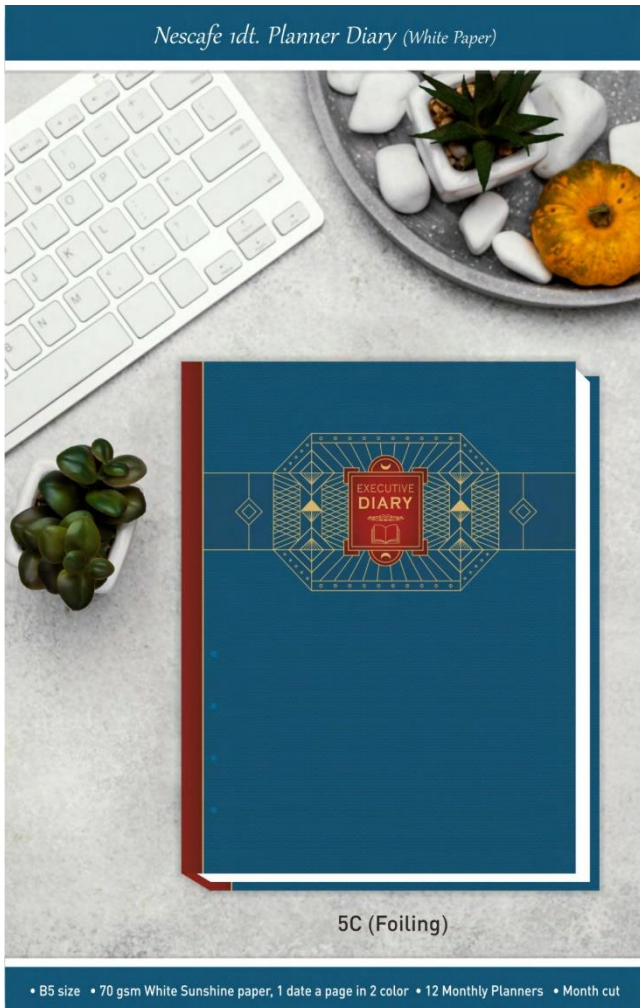

4D

• B5 size • 70 gsm Natural Shade paper, 1 date a page in 2 color • Saturday/Sunday Clubbed • Month cut

Rs. 410+GST

Rs. 325+GST

Rs. 450+GST

Rs. 350+GST

Rs. 350+GST

Rs. 305+GST

Rs. 307+GST

Rs. 385+GST

Rs. 397+GST

Nescafe 1dt. Planner Diary (Natural Paper)

6A

• B5 size • 70 gsm Natural Shade paper, 1 date a page in 2 color • 12 Monthly Planners • Month cut

Rs. 350+GST

Nescafe 1dt. Planner Diary (Natural Paper)