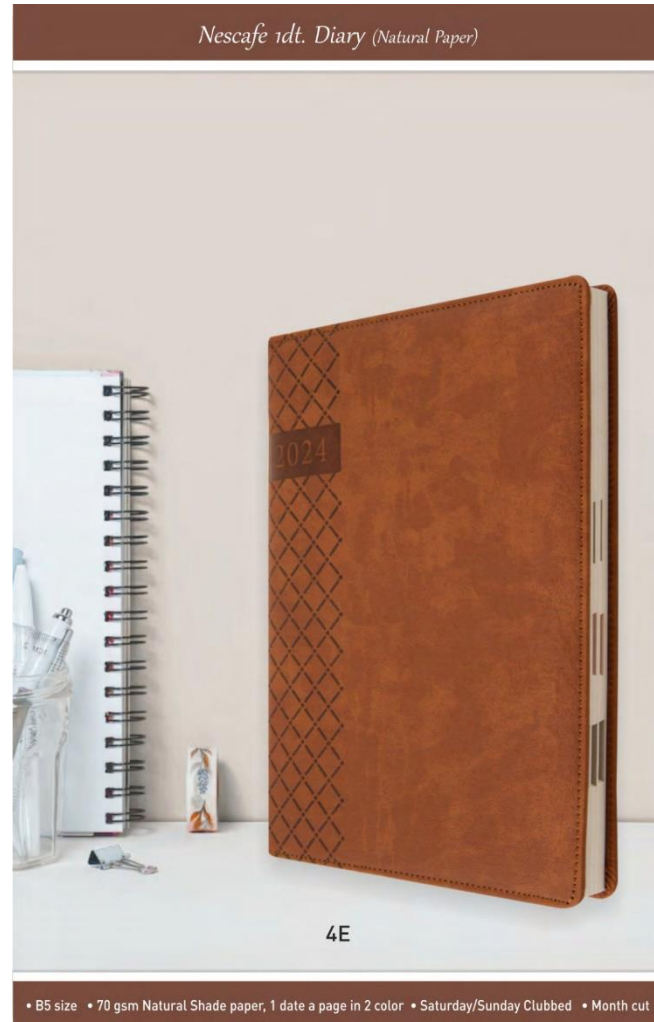

Rs. 305+GST

Nescafe 1dt. Diary (Natural Paper)

4C (Foiling)

• B5 size • 70 gsm Natural Shade paper, 1 date a page in 2 color • Saturday/Sunday Clubbed • Month cut

Rs. 350+GST

Nescafe 1dt. Diary (Natural Paper)

4D

• B5 size • 70 gsm Natural Shade paper, 1 date a page in 2 color • Saturday/Sunday Clubbed • Month cut

Rs. 410+GST

Rs. 325+GST

Rs. 450+GST

Rs. 350+GST

Rs. 350+GST

Rs. 305+GST