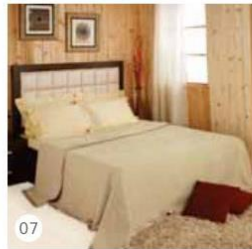

MAPLE

100% SUPER SOFT POLYESTER, FLEECE BLANKET
BORDER : SELF FOLD WITHOUT SATIN

BRANDAZZLERS™

02

01

03

04

05

06

07

08

09

10

SR. NO. 162 | QUALITY : 0182BL-0000 | WEIGHT : 0.55KG | SIZE : 220 X 160CM | MRP: ₹ 499

SR. NO. 163 | QUALITY : 0183BL-0000 | WEIGHT : 1.85KG | SIZE : 220 X 240CM | MRP: ₹ 699

Discount of 10% to 40% depending on the products & the quantity.