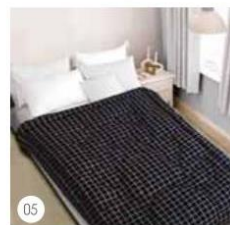

ZINNIA

FABRIC : 100% POLYESTER WITH PEACH FINISH, FILLER : 100% 3D MICROFIBRE
BABY QUILT

SR. NO. 195 | QUALITY : 0075QL-0000 | GSM : 150 | SIZE : 80 X 100CM | MRP: ₹ 1099

SR. NO. 196 | QUALITY : 0076QL-0000 | GSM : 200 | SIZE : 100 X 140CM | MRP: ₹ 1499

Discount of 10% to 40% depending on the products & the quantity.