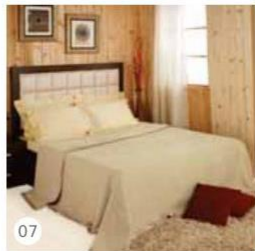

JASPER

100% SUPER SOFT POLYESTER, FLEECE BLANKET

BRANDAZZLERS™

03

07

08

SR. NO. 159 | QUALITY : 0107BL-0000 | WEIGHT : 0.9KG | SIZE : 220 X 160CM | MRP: ₹ 899

SR. NO. 160 | QUALITY : 0108BL-0000 | WEIGHT : 1.3KG | SIZE : 220 X 240CM | MRP: ₹ 1345

Discount of 10% to 40% depending on the products & the quantity.