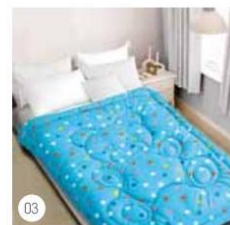

ZINNIA

FABRIC : 100% POLYESTER WITH PEACH FINISH, FILLER : 100% 3D MICROFIBRE
BABY QUILT

SR. NO. 195 | QUALITY : 0075QL-0000 | GSM : 150 | SIZE : 80 X 100CM | MRP: ₹ 1099

SR. NO. 196 | QUALITY : 0076QL-0000 | GSM : 200 | SIZE : 100 X 140CM | MRP: ₹ 1499

Discount of 10% to 40% depending on the products & the quantity.