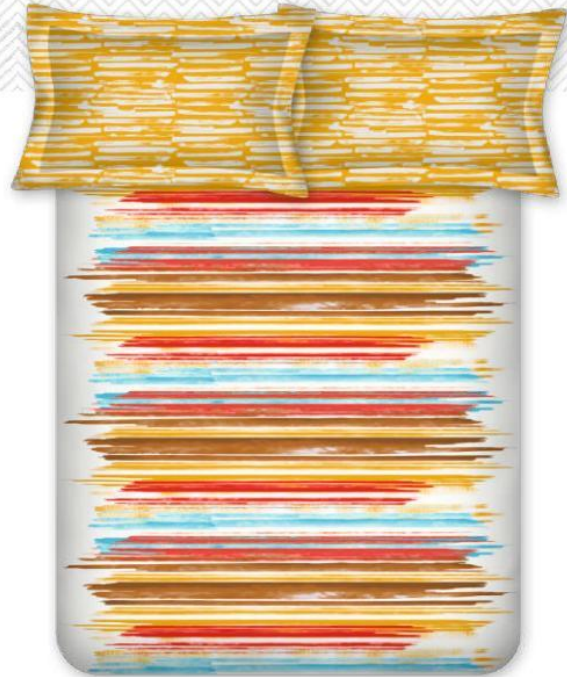

VISTAS AND NOVELA

NEW ARRIVAL

VISTAS : Queen Bed Size Set   MRP : ₹ 999.00
Product Code : BSPR-120-02-07/2019-005

NOVELA : Single bed size set   MRP : ₹ 649.00
Product Code : BSPR-120-01-07/2019-005

THEME
METRO LIVING

VISTAS : Queen Bed Size Set   MRP : ₹ 999.00
Product Code : BSPR-120-02-07/2019-006

NOVELA : Single bed size set   MRP : ₹ 649.00
Product Code : BSPR-120-01-07/2019-006

THEME
METRO LIVING

Discount of 10% to 40% depending on the products & the quantity.