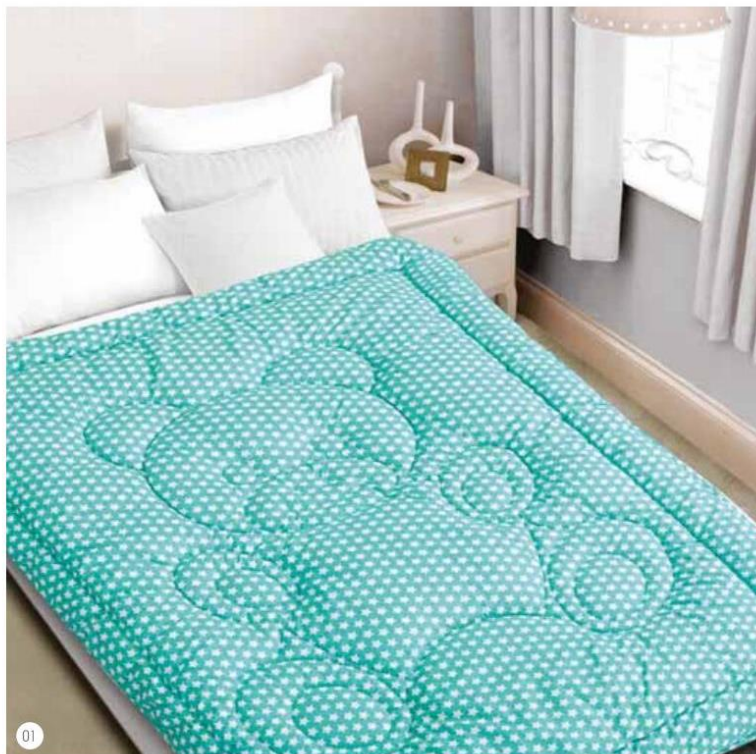

ZINNIA

FABRIC : 100% POLYESTER WITH PEACH FINISH, FILLER : 100% 3D MICROFIBRE
BABY QUILT

SR. NO. 195 | QUALITY : 0075QL-0000 | GSM : 150 | SIZE : 80 X 100CM | MRP: ₹ 1099

SR. NO. 196 | QUALITY : 0076QL-0000 | GSM : 200 | SIZE : 100 X 140CM | MRP: ₹ 1499

Discount of 10% to 40% depending on the products & the quantity.